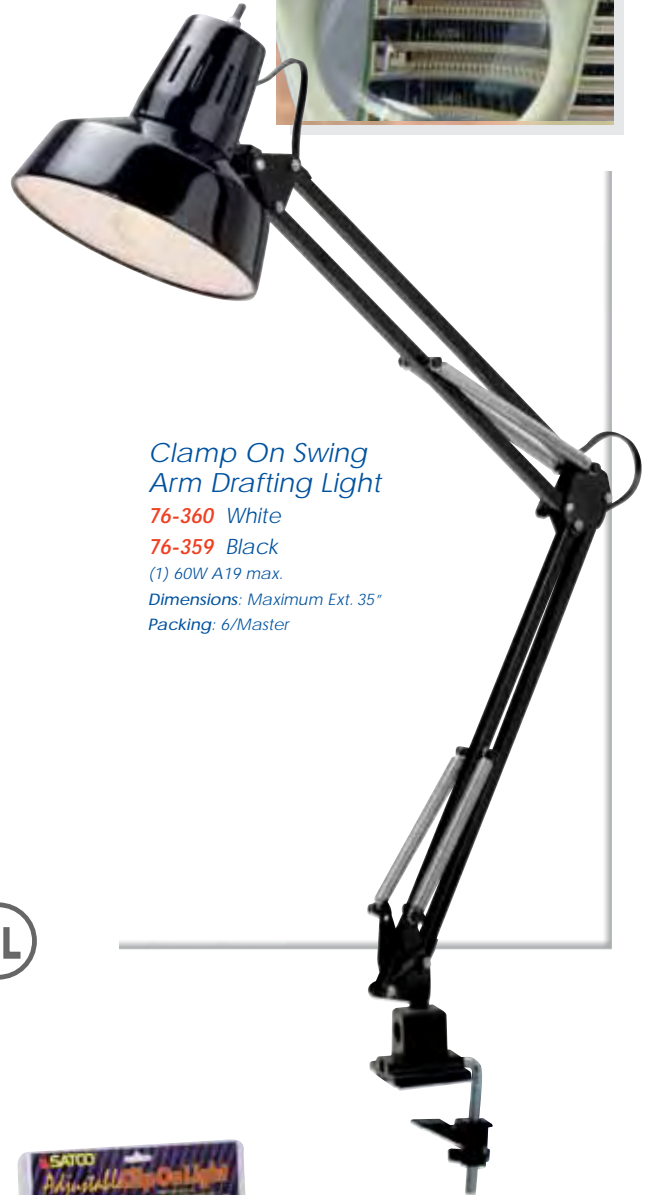

*Halogen
Goose Neck
Floor Lamp*
60-873 Brushed Nickel
(1) 35W GU10 Included
Height: 64"
Packing: 2/Master

*Halogen
Tri Head Goose
Neck Desk Lamp*
60-872 Brushed Nickel
(3) 35W GU10 Included
Height: 13"
Packing: 2/Master

**Swing Arm
Drafting Light**
76-358 Steel/Black
(1) 60W A19 max.
Dimensions: Maximum Ext. 34"
Packing: 6/Master
Optional mounting
clamp included

Desk Lamp
76-355 Steel/Black
(1) 60W A19 max.
Dimensions: Height 20"
Packing: 6/Master

Clip-On Light
76-357 Steel/Black
with Coiled Cord
(1) 60W A19 max.
Dimensions: Height 9"
Packing: 6/Master

Stationery items
NOT INCLUDED!

Organizer Desk Lamp
76-356 Steel/Black
(1) 60W A19 max.
Dimensions: Height 20"
Packing: 6/Master

desk Lamps

desk lamps & specialty lighting

**Goose Neck
Desk Lamp**
77-537 Black
77-538 White
(1) 60W A19 max.
Dimensions: Height 20"
Packing: 6/Master

**Clamp On Swing
Arm Drafting Light**
76-360 White
76-359 Black
(1) 60W A19 max.
Dimensions: Maximum Ext. 35"
Packing: 6/Master